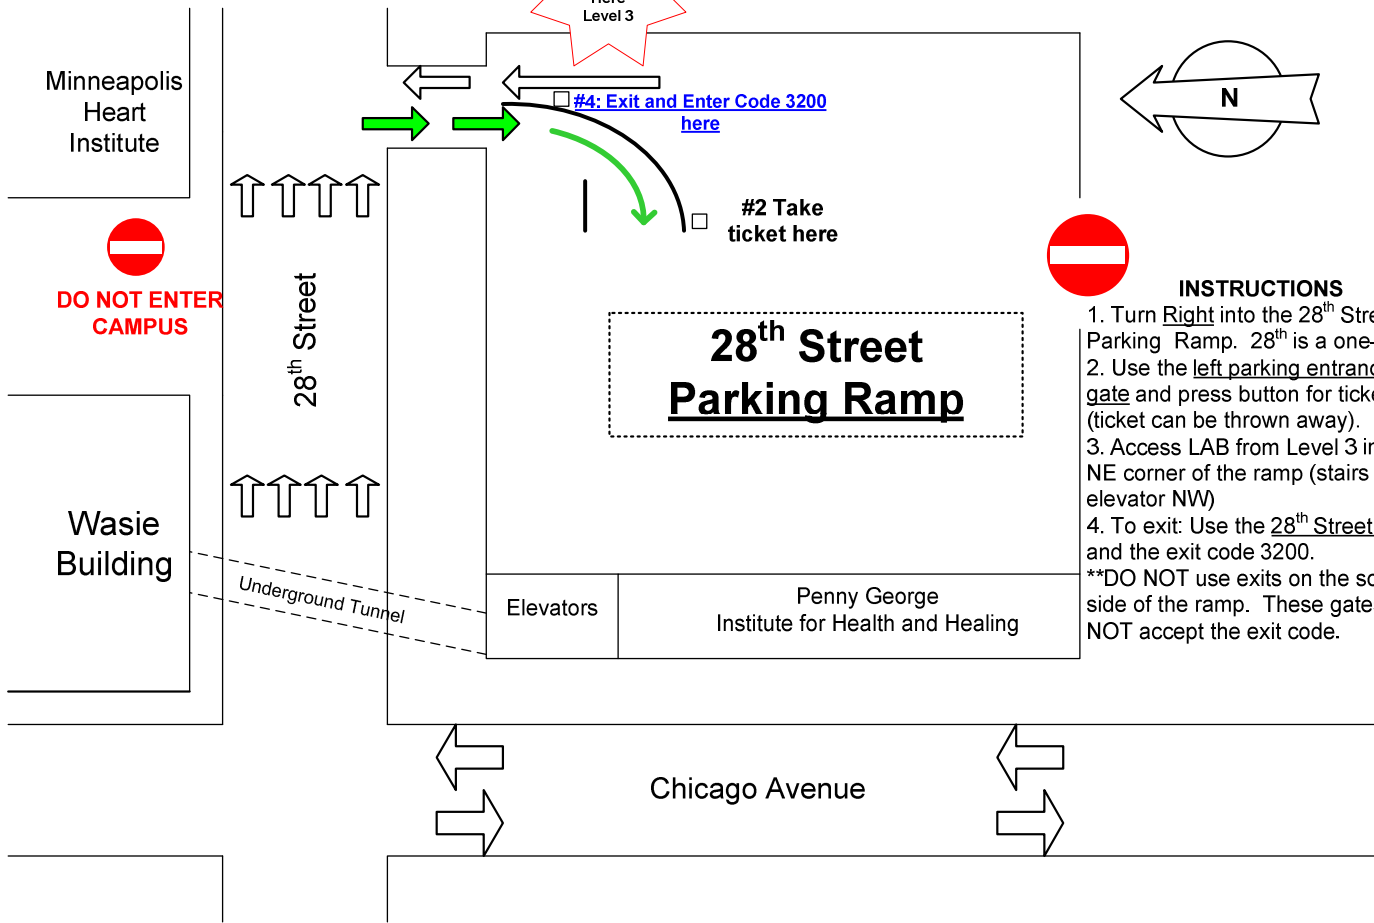

**TCHEA: November 16, 2011
Parking Instructions for LAB Tour**

LAB

Enter Building Here Level 3

#4: Exit and Enter Code 3200 here

#2 Take ticket here

28th Street Parking Ramp

Minneapolis Heart Institute

DO NOT ENTER CAMPUS

28th Street

Wasie Building

Underground Tunnel

Elevators

Penny George Institute for Health and Healing

Chicago Avenue

INSTRUCTIONS

1. Turn Right into the 28th Street Parking Ramp. 28th is a one-way
 2. Use the left parking entrance gate and press button for ticket (ticket can be thrown away).
 3. Access LAB from Level 3 in the NE corner of the ramp (stairs NE – elevator NW)
 4. To exit: Use the 28th Street Exit and the exit code 3200.
- **DO NOT** use exits on the south side of the ramp. These gates **DO NOT** accept the exit code.